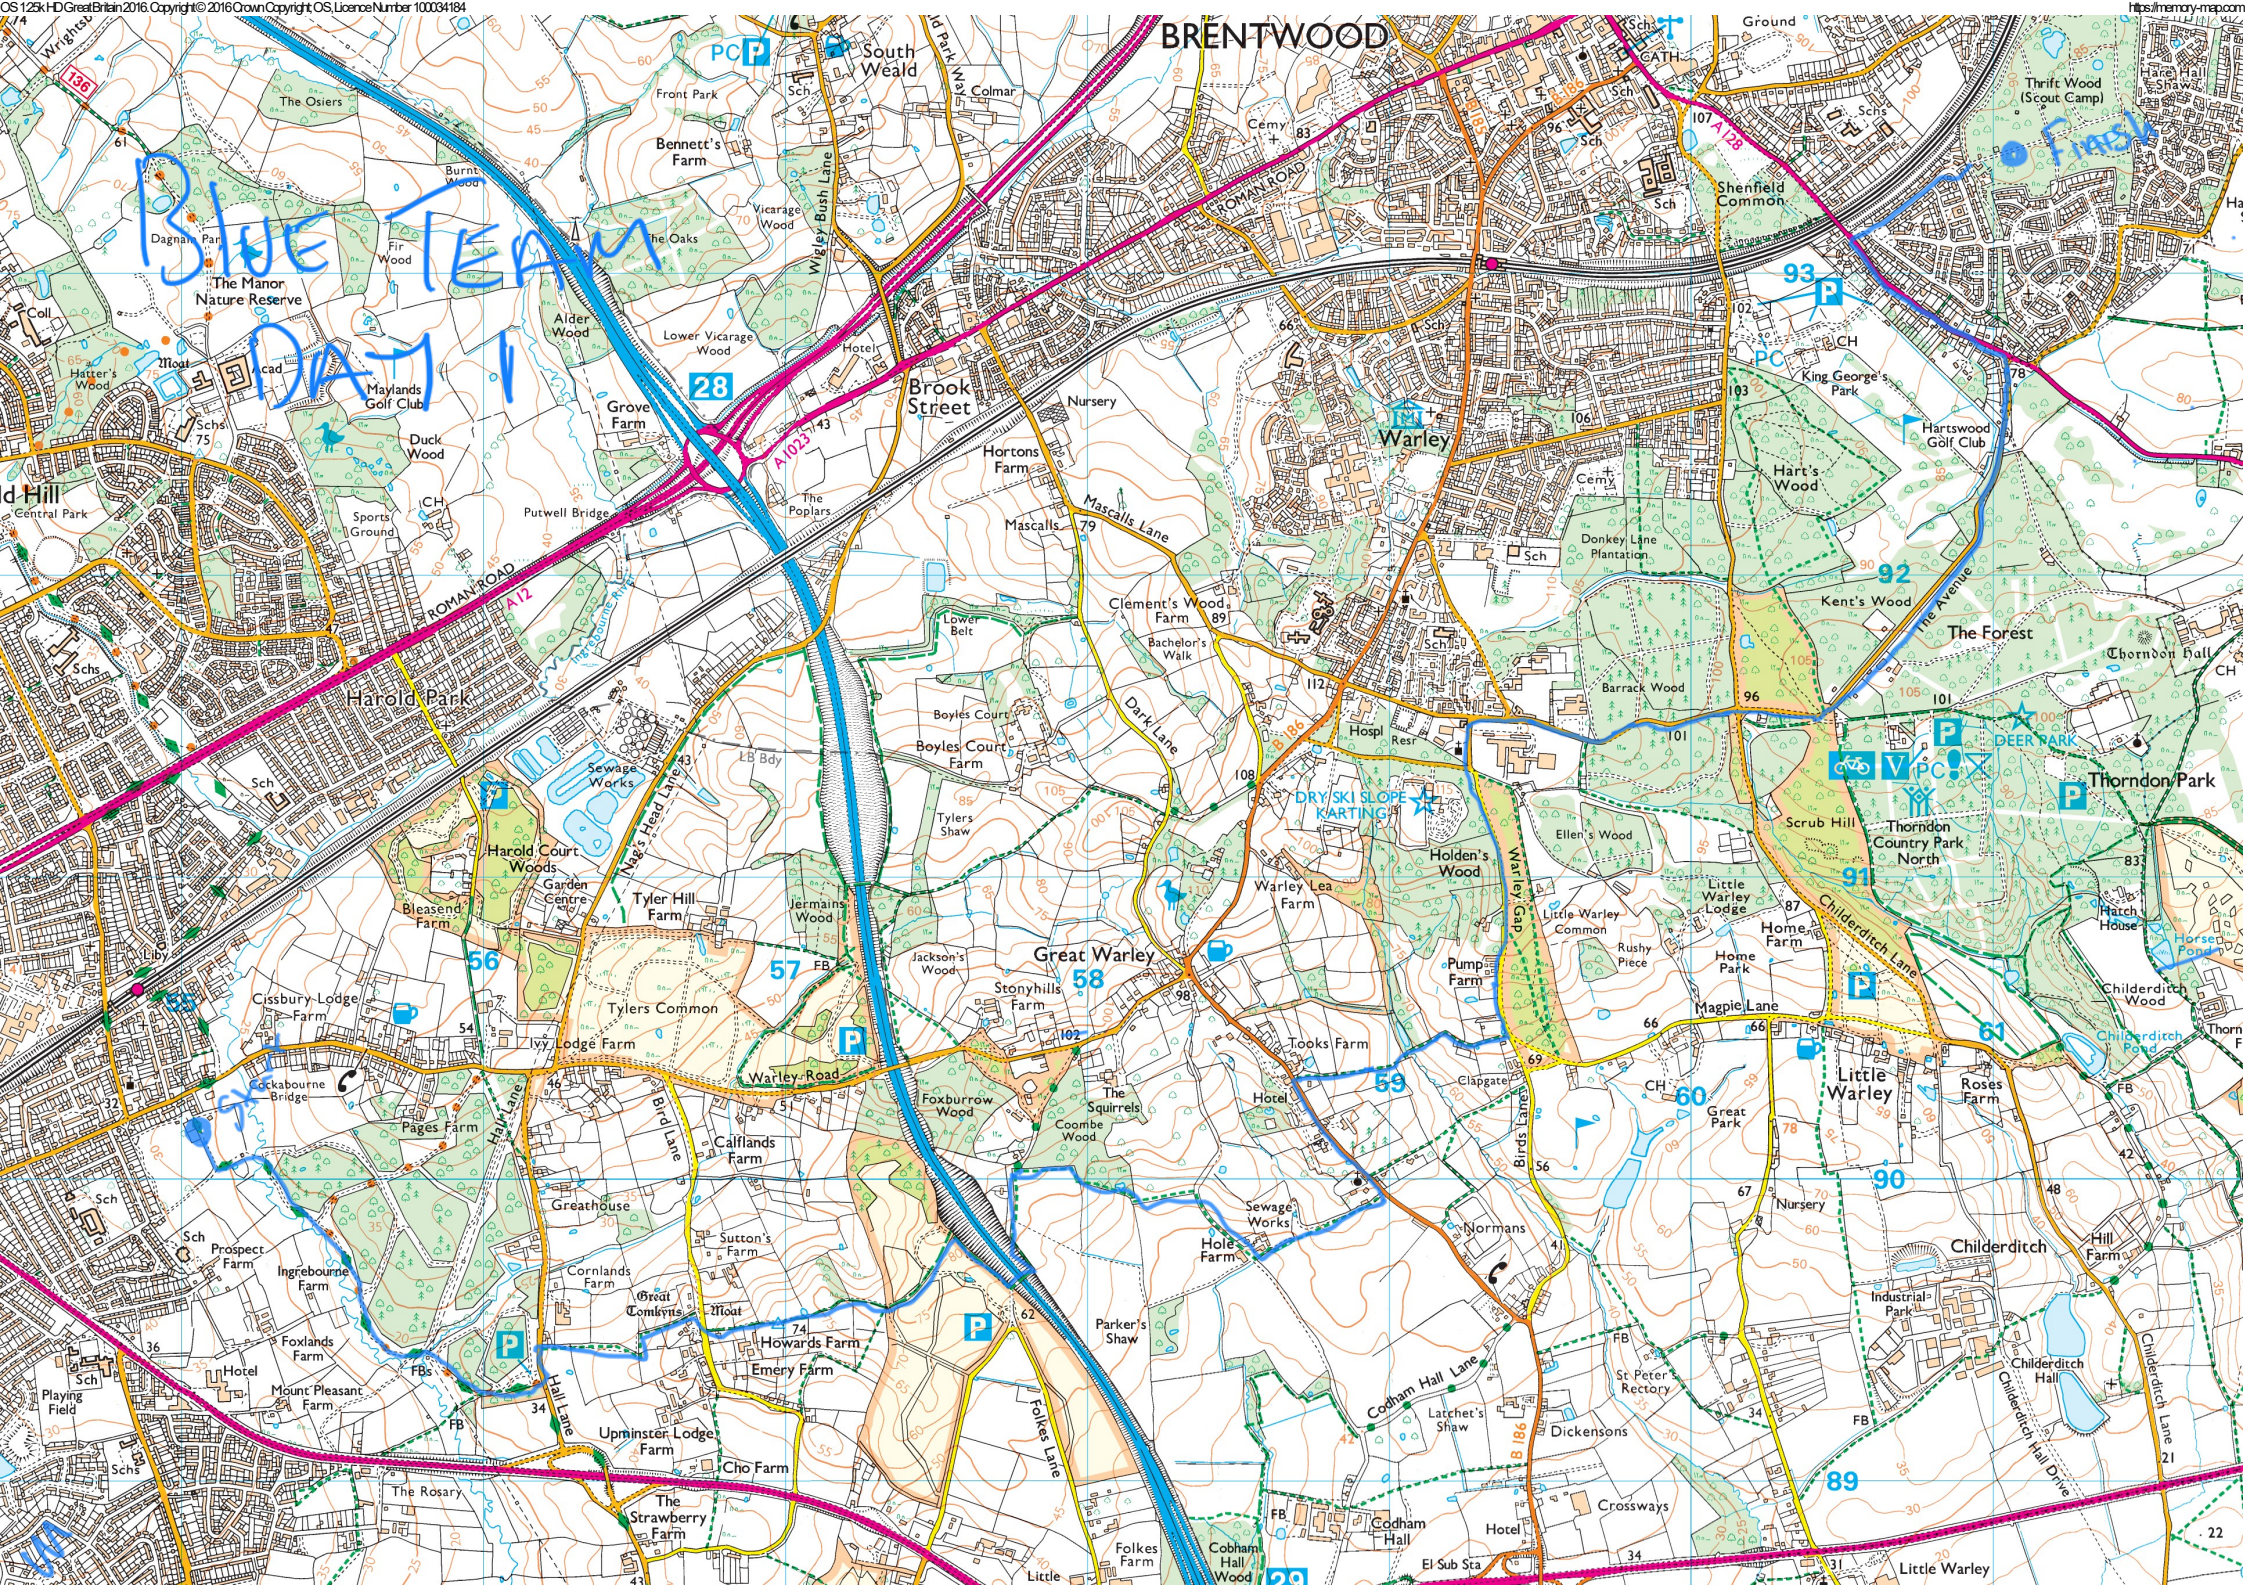

BRENTWOOD

BLUE TEAM DIAMOND

DRY SKI SLOPE
KARTING